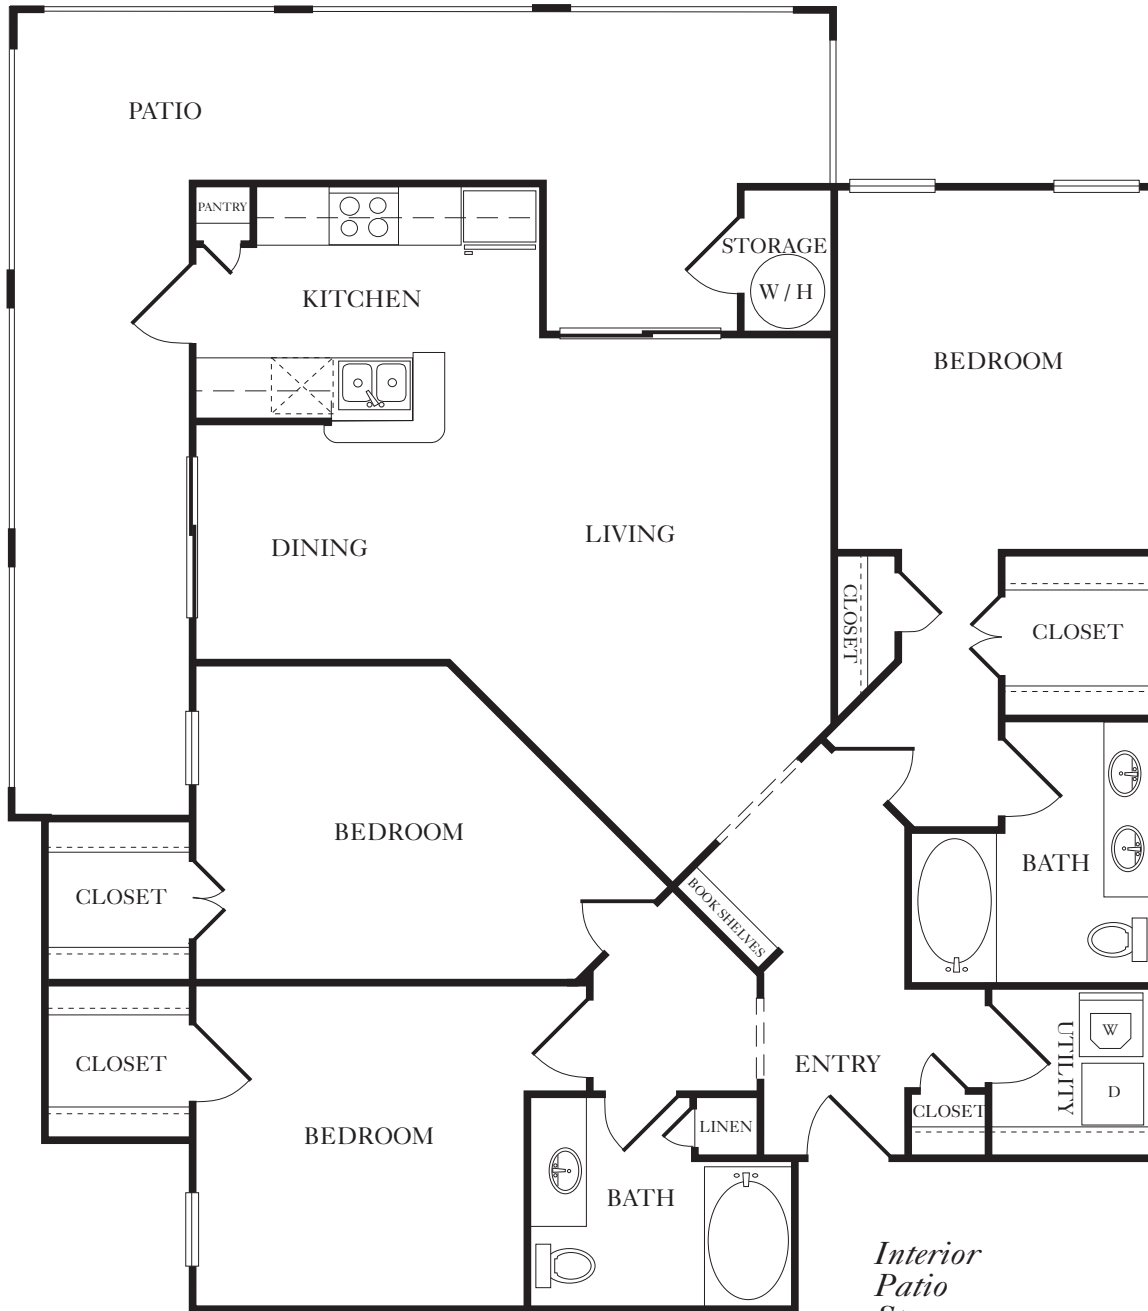

C-1 | THE PORTOFINO
THREE BEDROOM | TWO BATH

<i>Interior</i>	<i>1,353</i>
<i>Patio</i>	<i>345</i>
<i>Storage</i>	<i>15</i>
<i>Total Square Feet</i>	<i>1,713</i>

MELOGRANO

5623 HAMILTON WOLFE ROAD | SAN ANTONIO, TEXAS 78240 | 210.558.0404 | 210.558.3202 FAX

*Your selected floor plan may vary from this illustration due to design configuration and architectural styling.
Not all features are available in every apartment. All square footages are approximate.*