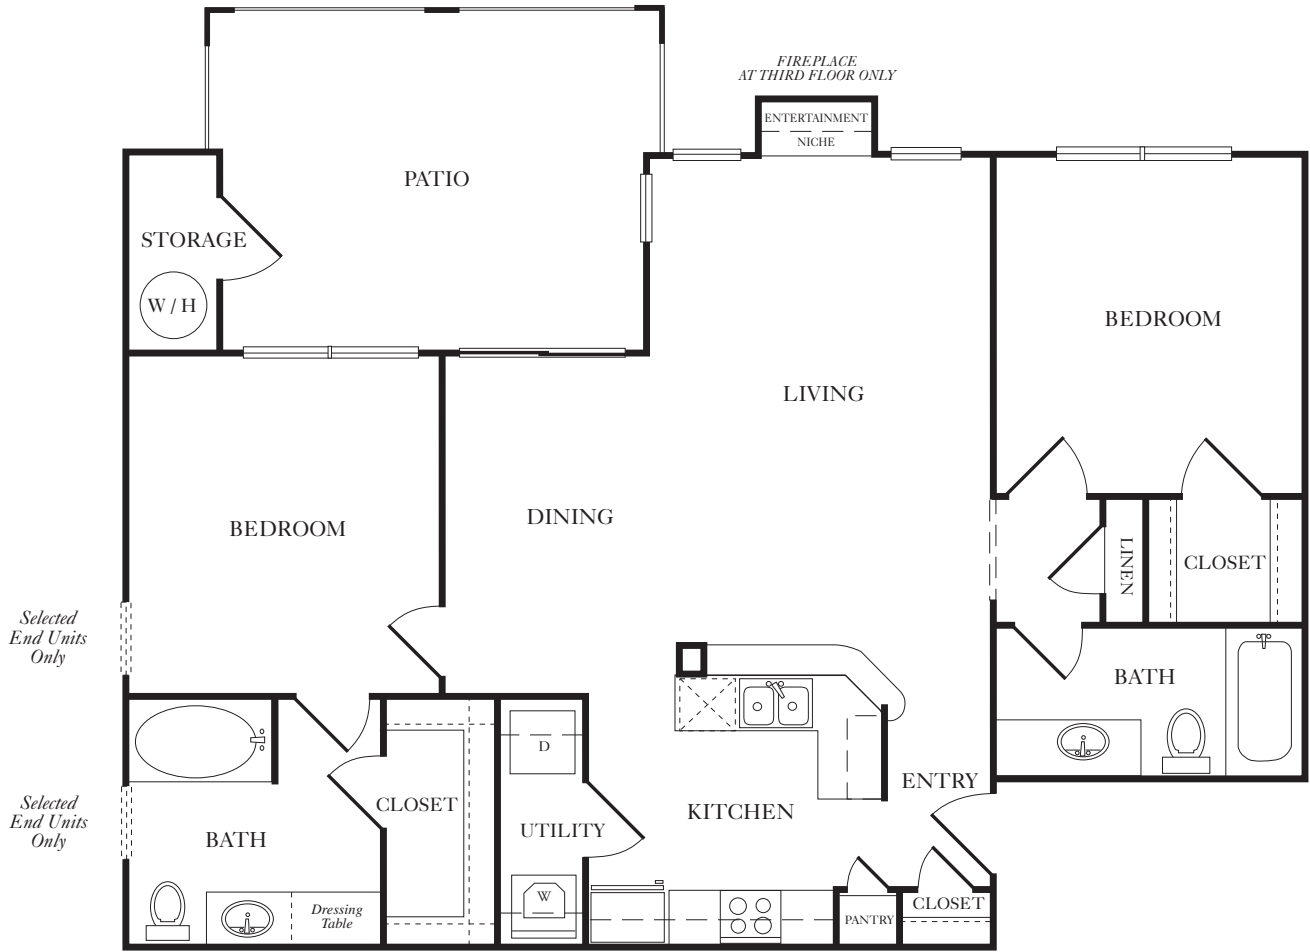

B2-A | THE *MILANO*
TWO BEDROOM | TWO BATH

<i>Interior</i>	<i>1,060</i>
<i>Patio</i>	<i>188</i>
<i>Storage</i>	<i>21</i>
<i>Total Square Feet</i>	<i>1,269</i>