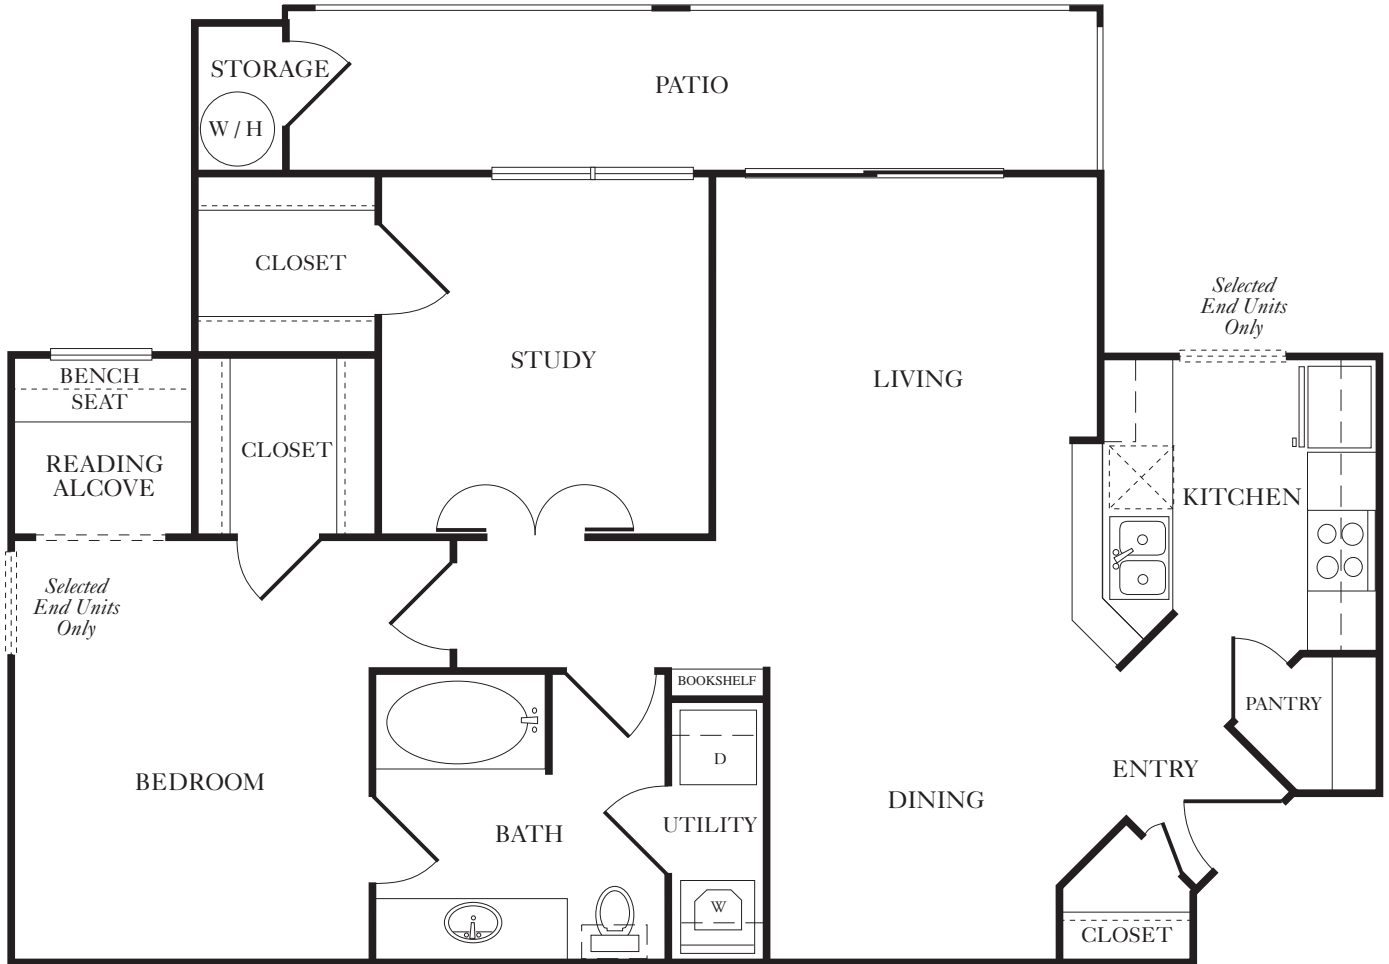

B1-B | THE VERONA
ONE BEDROOM | ONE BATH | STUDY

<i>Interior</i>	<i>958</i>
<i>Patio</i>	<i>114</i>
<i>Storage</i>	<i>11</i>
<i>Total Square Feet</i>	<i>1,083</i>

MELOGRANO

5623 HAMILTON WOLFE ROAD | SAN ANTONIO, TEXAS 78240 | 210.558.0404 | 210.558.3202 FAX

*Your selected floor plan may vary from this illustration due to design configuration and architectural styling.
Not all features are available in every apartment. All square footages are approximate.*