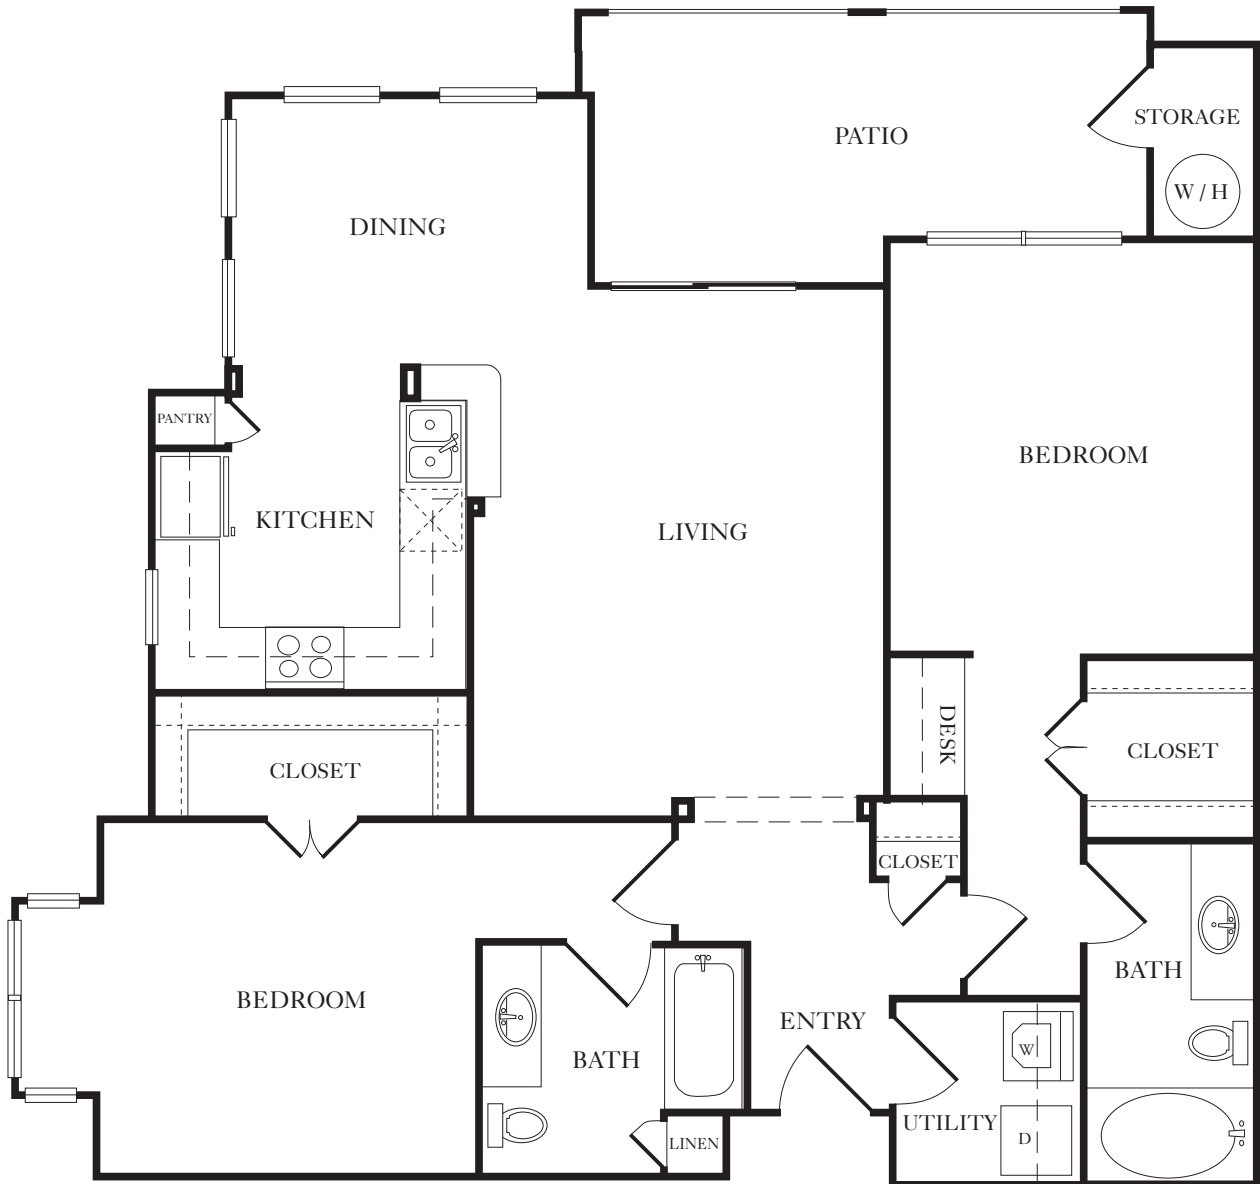

B3 | THE *SORRENTO*
TWO BEDROOM | TWO BATH

<i>Interior</i>	<i>1,166</i>
<i>Patio</i>	<i>150</i>
<i>Storage</i>	<i>24</i>
<i>Total Square Feet</i>	<i>1,340</i>

MELOGRANO

5623 HAMILTON WOLFE ROAD | SAN ANTONIO, TEXAS 78240 | 210.558.0404 | 210.558.3202 FAX

*Your selected floor plan may vary from this illustration due to design configuration and architectural styling.
Not all features are available in every apartment. All square footages are approximate.*