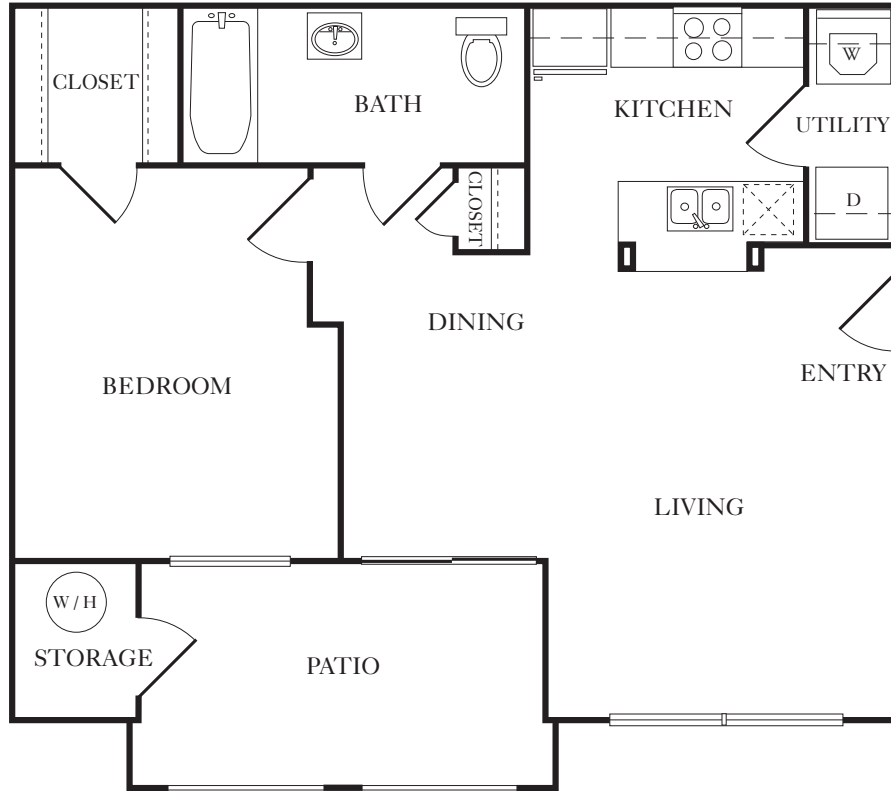

A2-ANSI | THE TUSCANY
ONE BEDROOM | ONE BATH

<i>Interior</i>	<i>676</i>
<i>Patio</i>	<i>100</i>
<i>Storage</i>	<i>20</i>
<i>Total Square Feet</i>	<i>796</i>

M E L O G R A N O

5623 HAMILTON WOLFE ROAD | SAN ANTONIO, TEXAS 78240 | 210.558.0404 | 210.558.3202 FAX

*Your selected floor plan may vary from this illustration due to design configuration and architectural styling.
Not all features are available in every apartment. All square footages are approximate.*